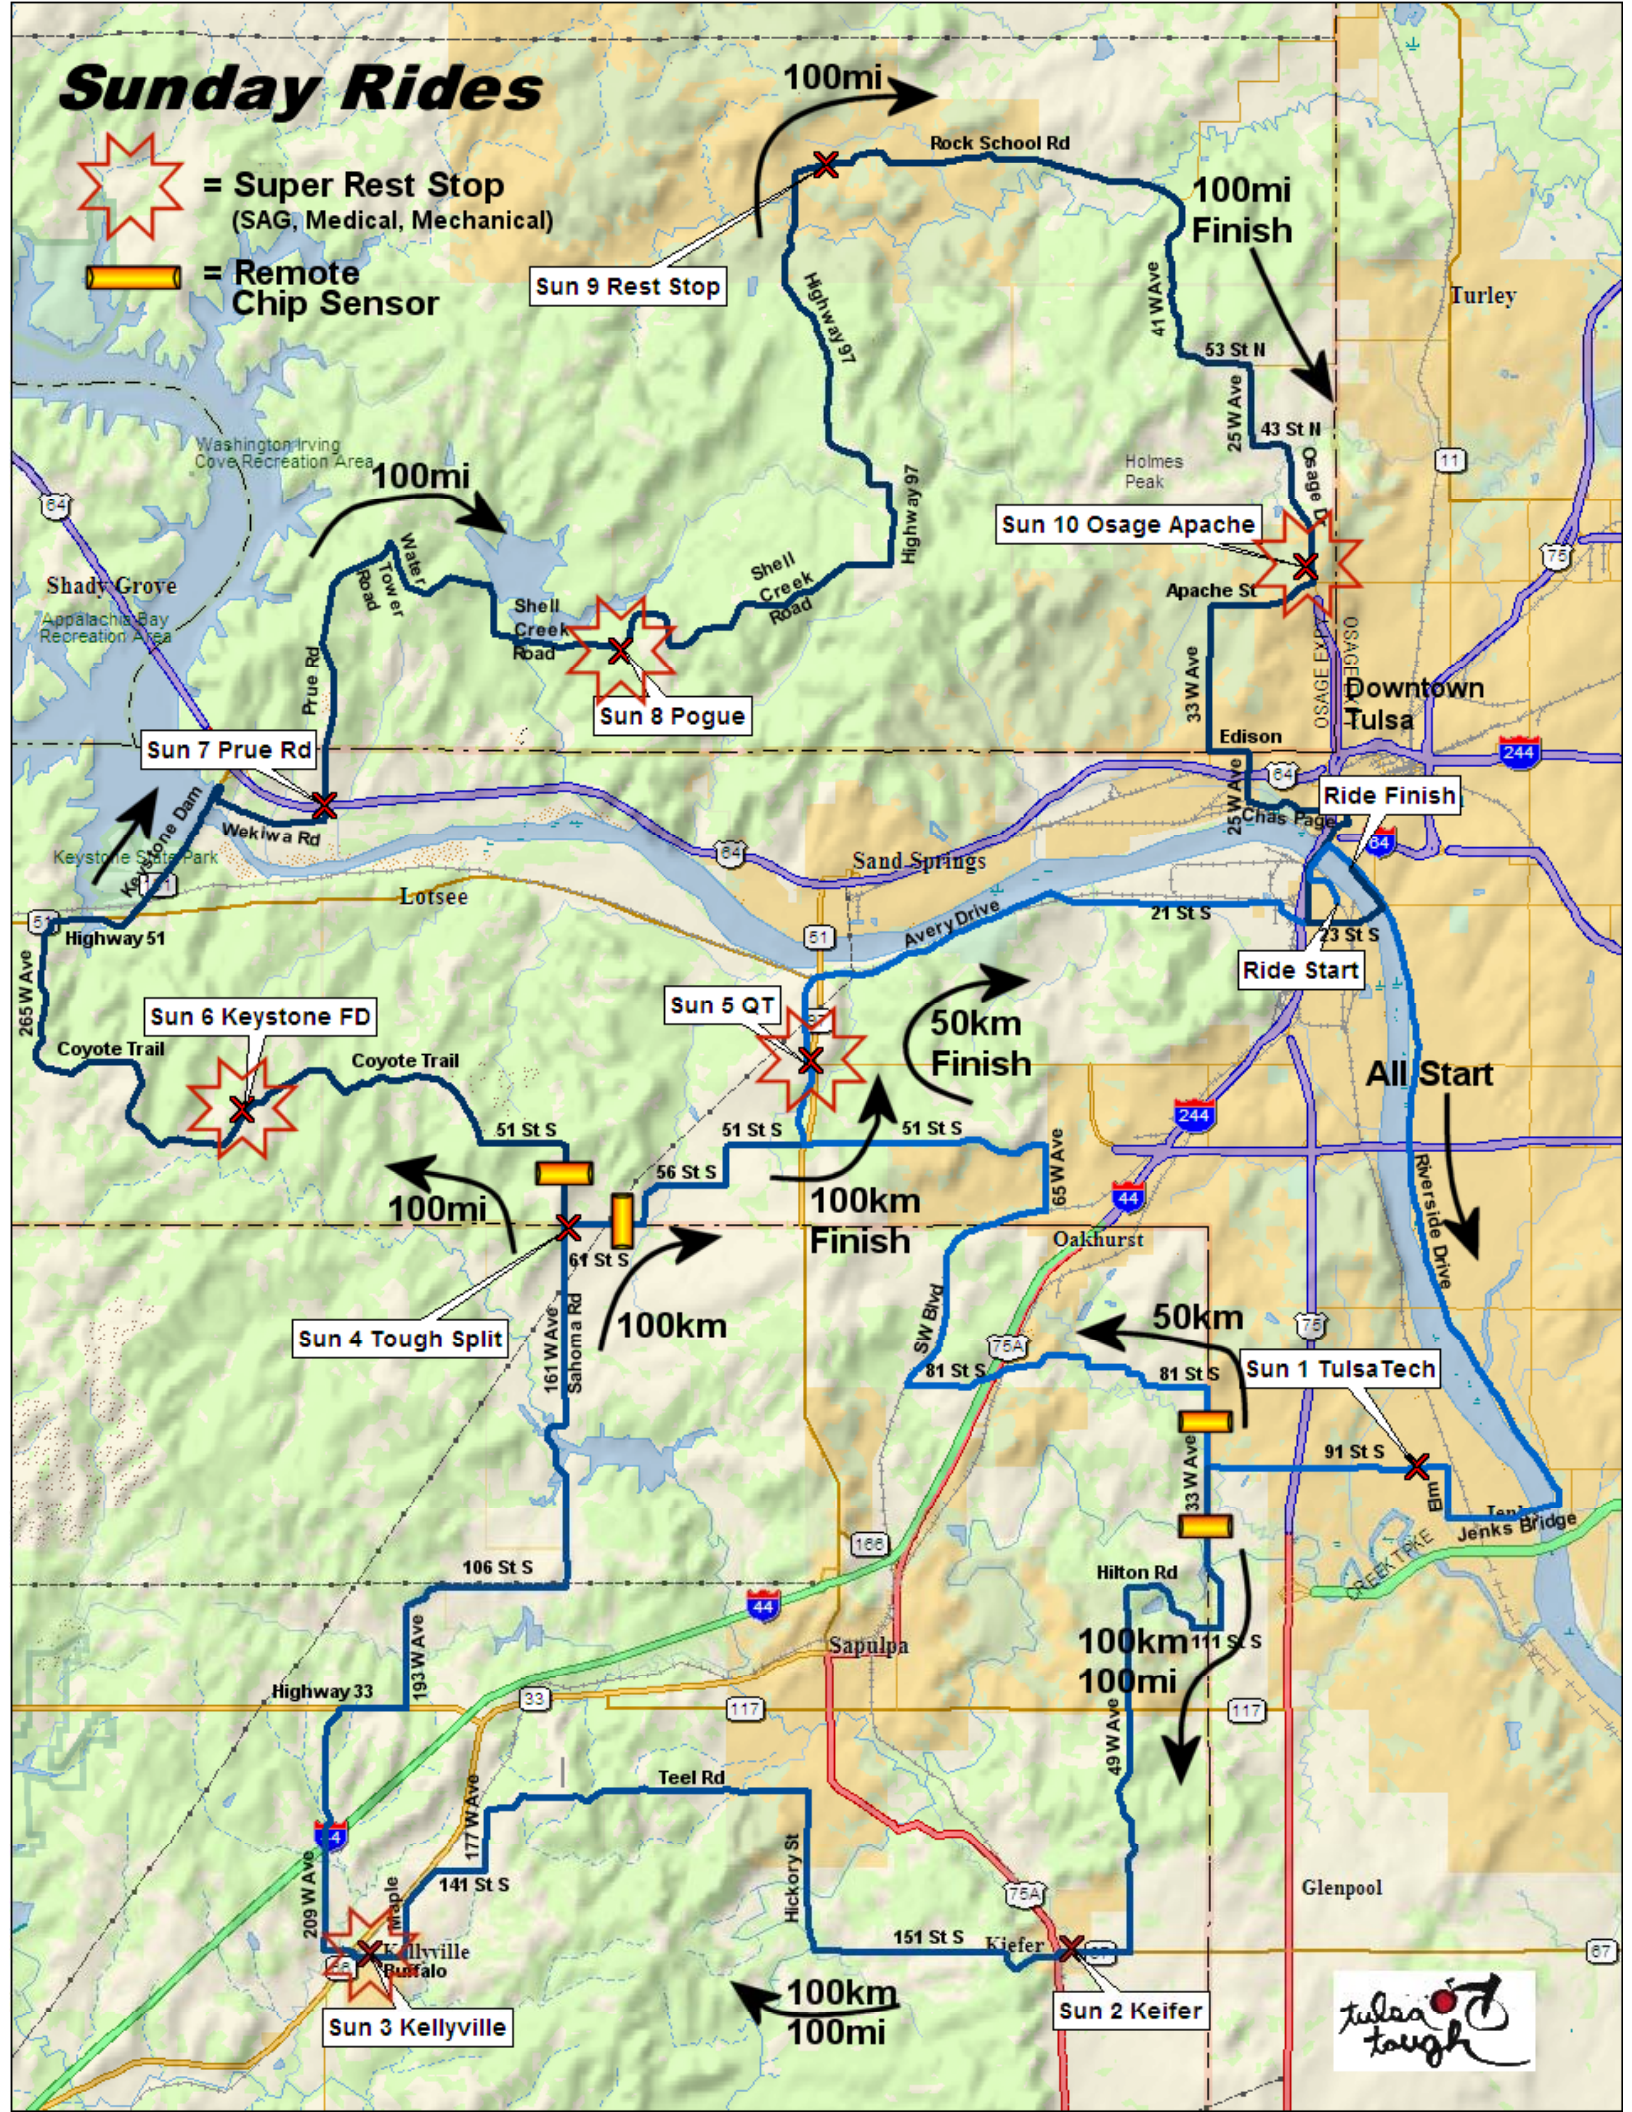

# Sunday Rides

= Super Rest Stop  
(SAG, Medical, Mechanical)

= Remote  
Chip Sensor

Sun 9 Rest Stop

100mi  
Finish

Sun 10 Osage Apache

Sun 8 Pogue

Sun 7 Prue Rd

Ride Finish

Sun 6 Keystone FD

Sun 5 QT

50km  
Finish

Ride Start

All Start

100mi

100km  
Finish

Sun 4 Tough Split

100km

50km

Sun 1 TulsaTech

100km  
100mi

Sun 3 Kellyville

100km  
100mi

Sun 2 Keifer