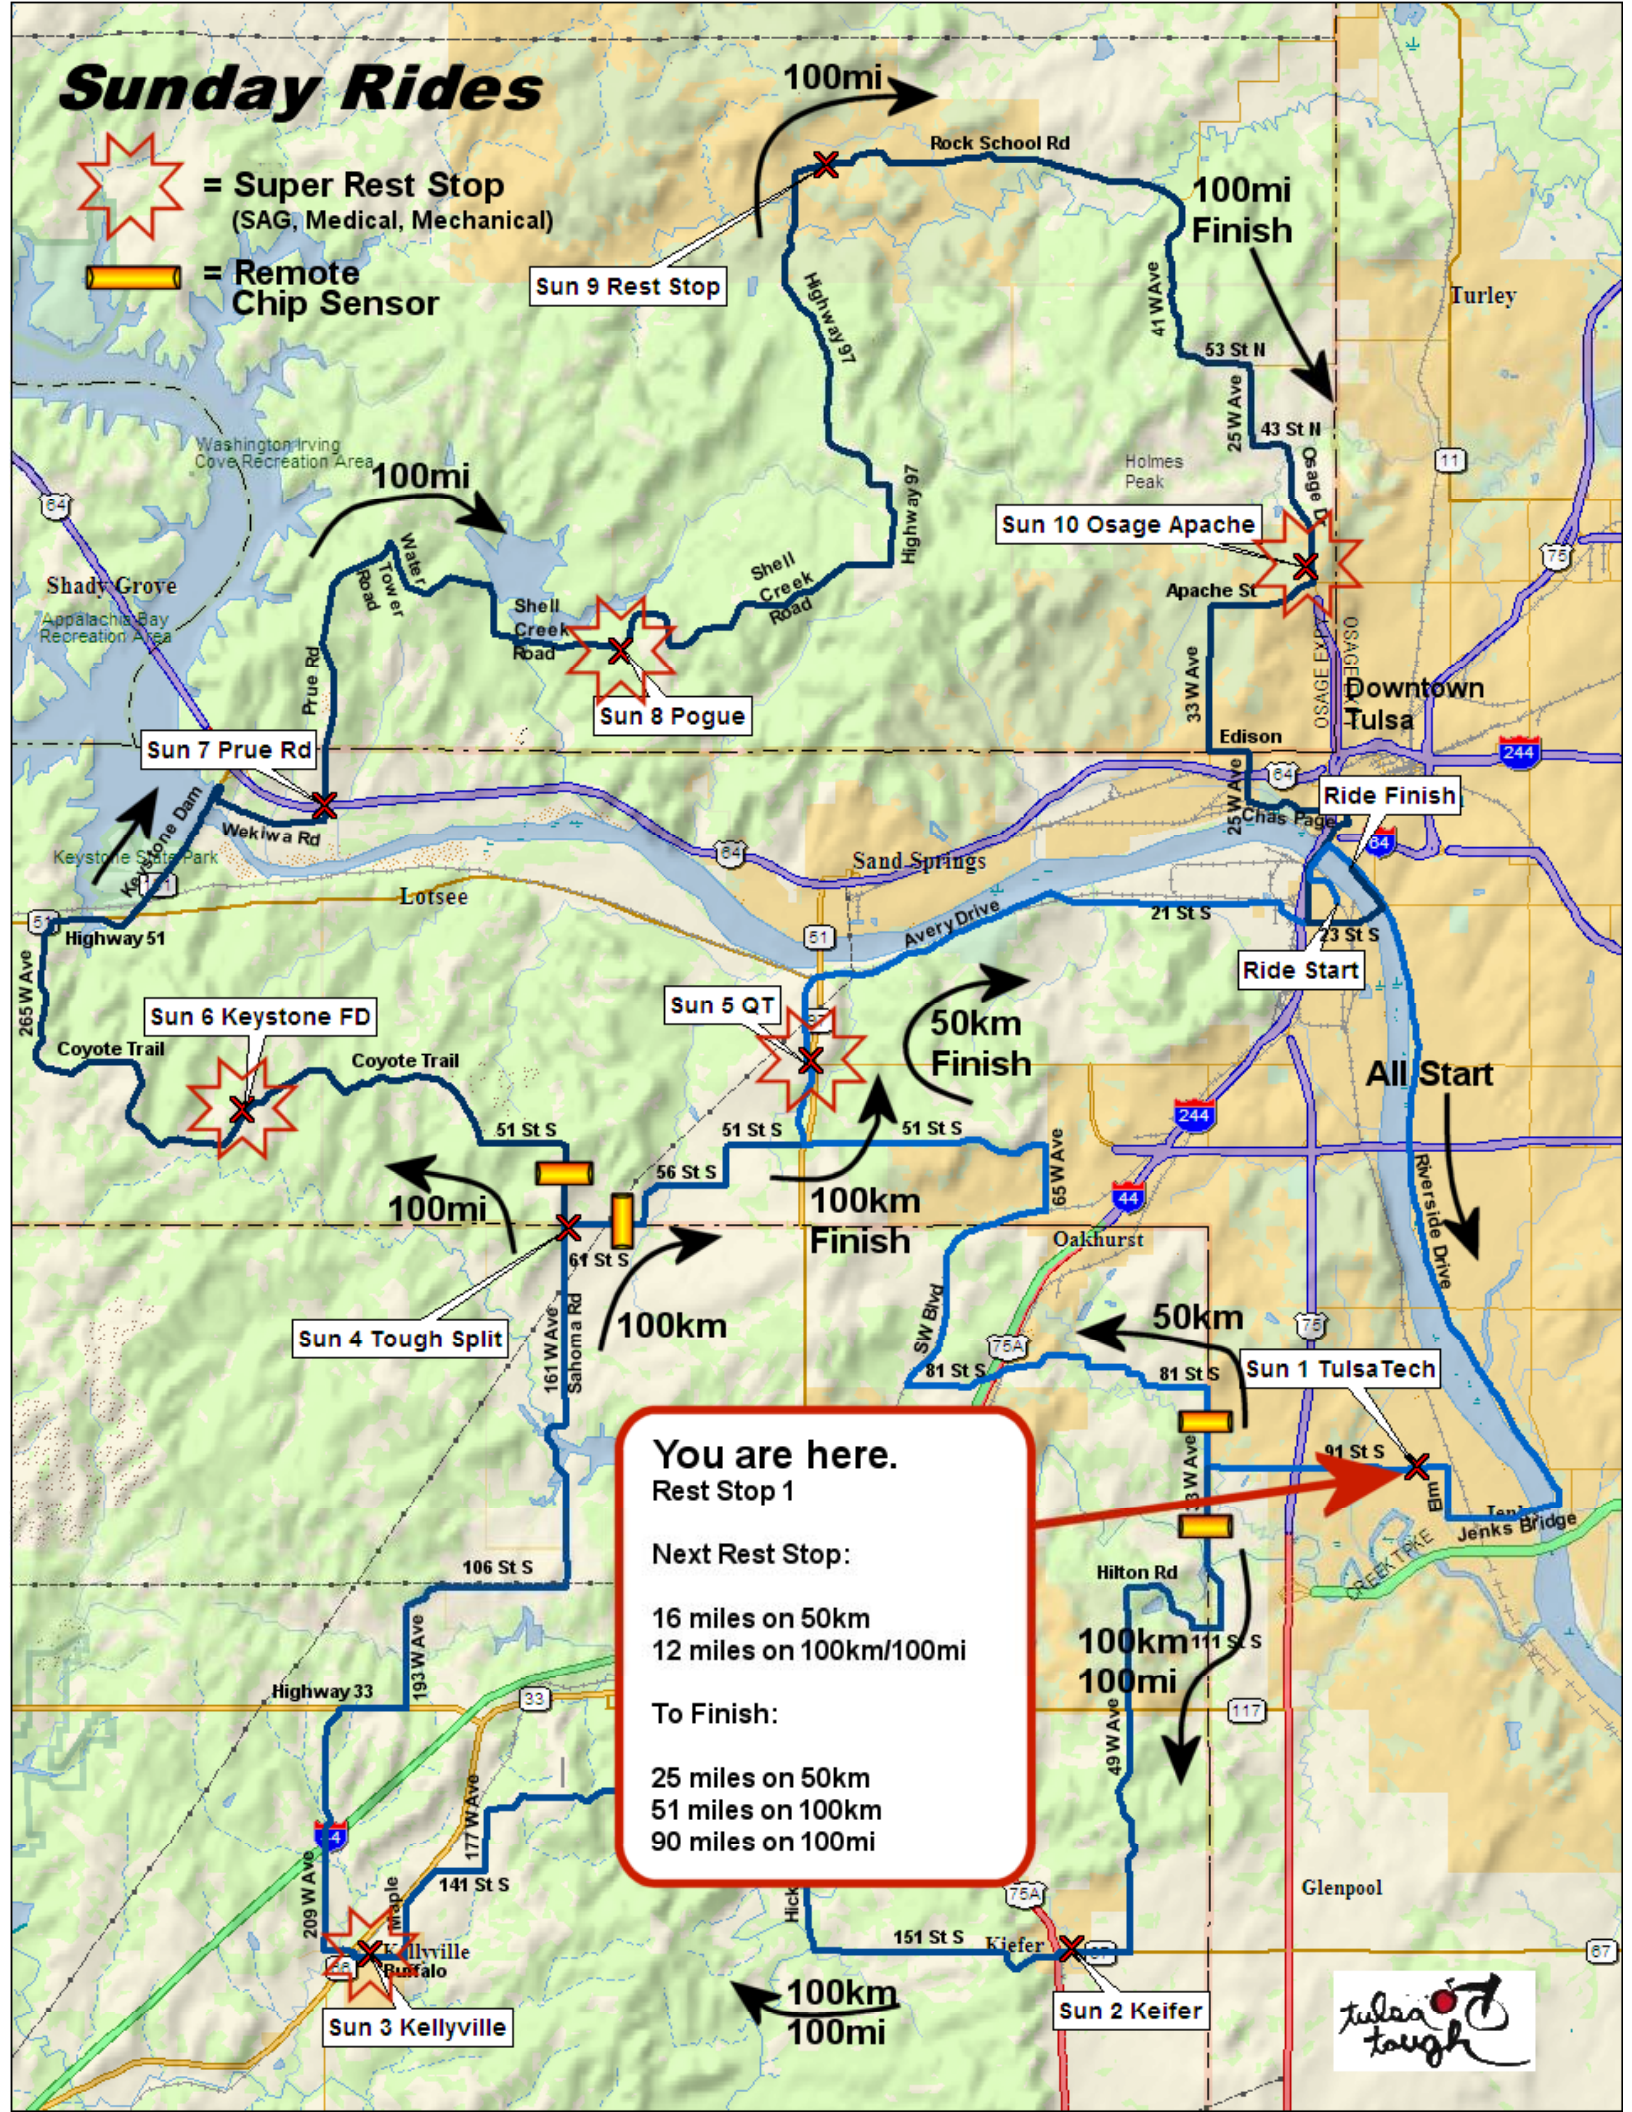

Sunday Rides

= Super Rest Stop
(SAG, Medical, Mechanical)

= Remote
Chip Sensor

You are here.
Rest Stop 1

Next Rest Stop:
16 miles on 50km
12 miles on 100km/100mi

To Finish:
25 miles on 50km
51 miles on 100km
90 miles on 100mi