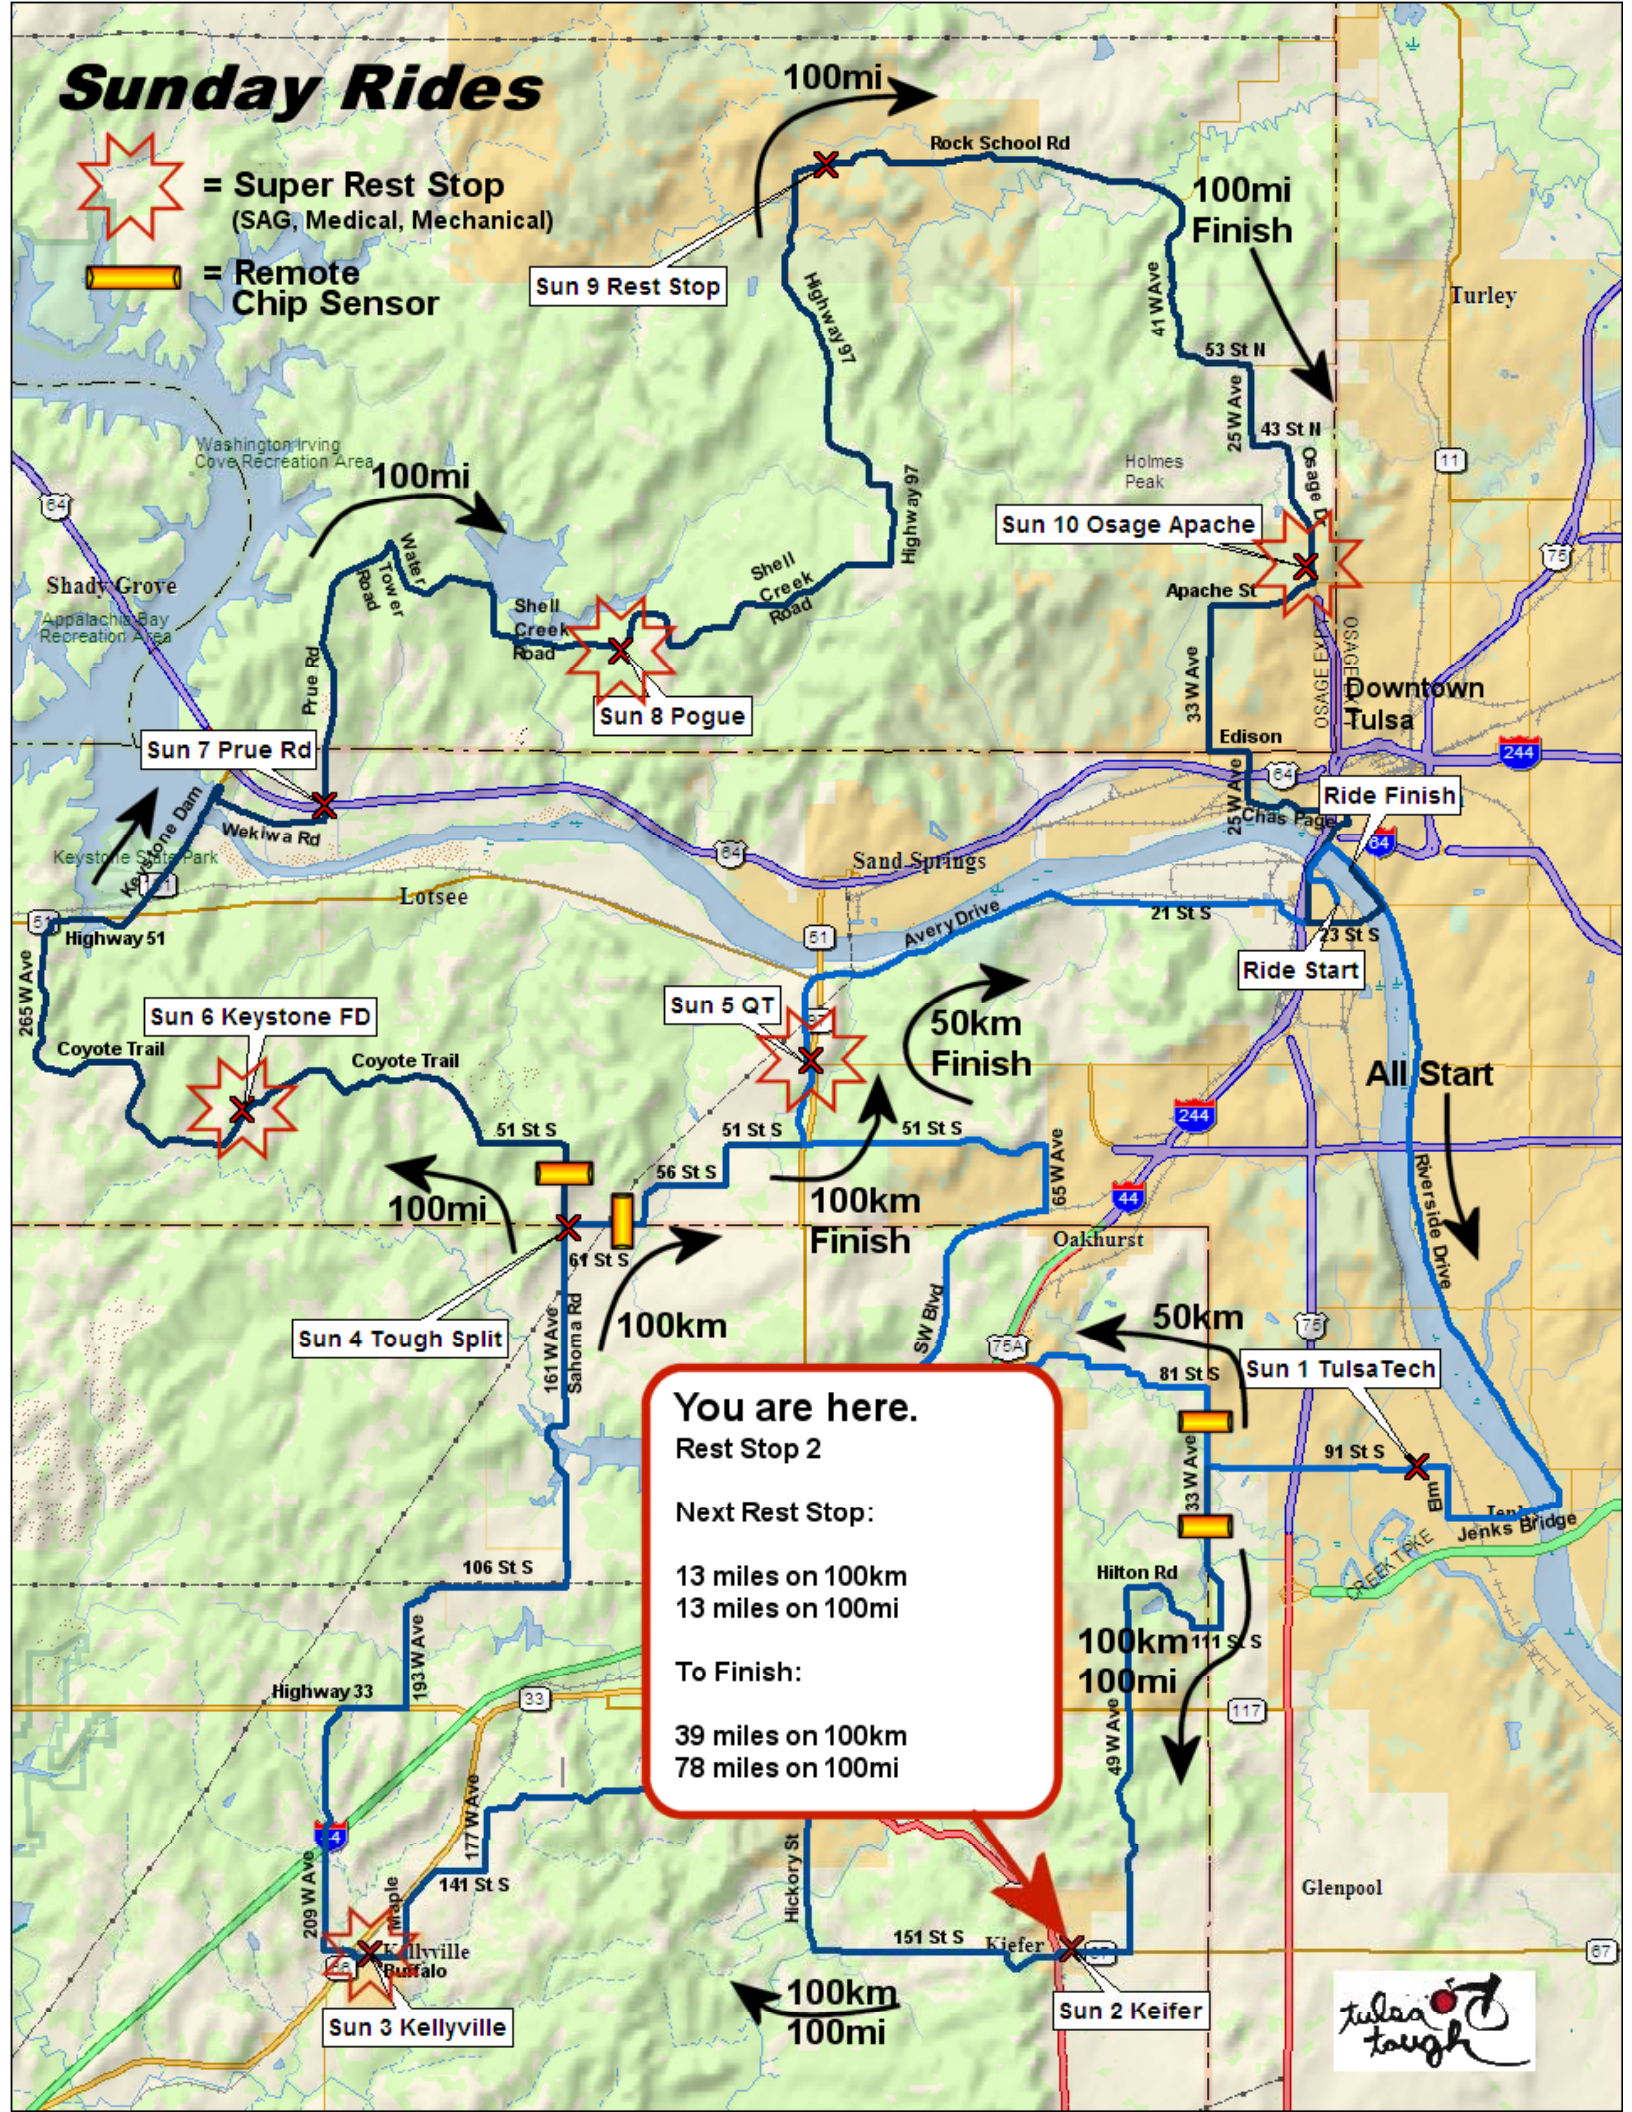

Sunday Rides

= Super Rest Stop
(SAG, Medical, Mechanical)

= Remote
Chip Sensor

You are here.
Rest Stop 2

Next Rest Stop:
13 miles on 100km
13 miles on 100mi

To Finish:
39 miles on 100km
78 miles on 100mi