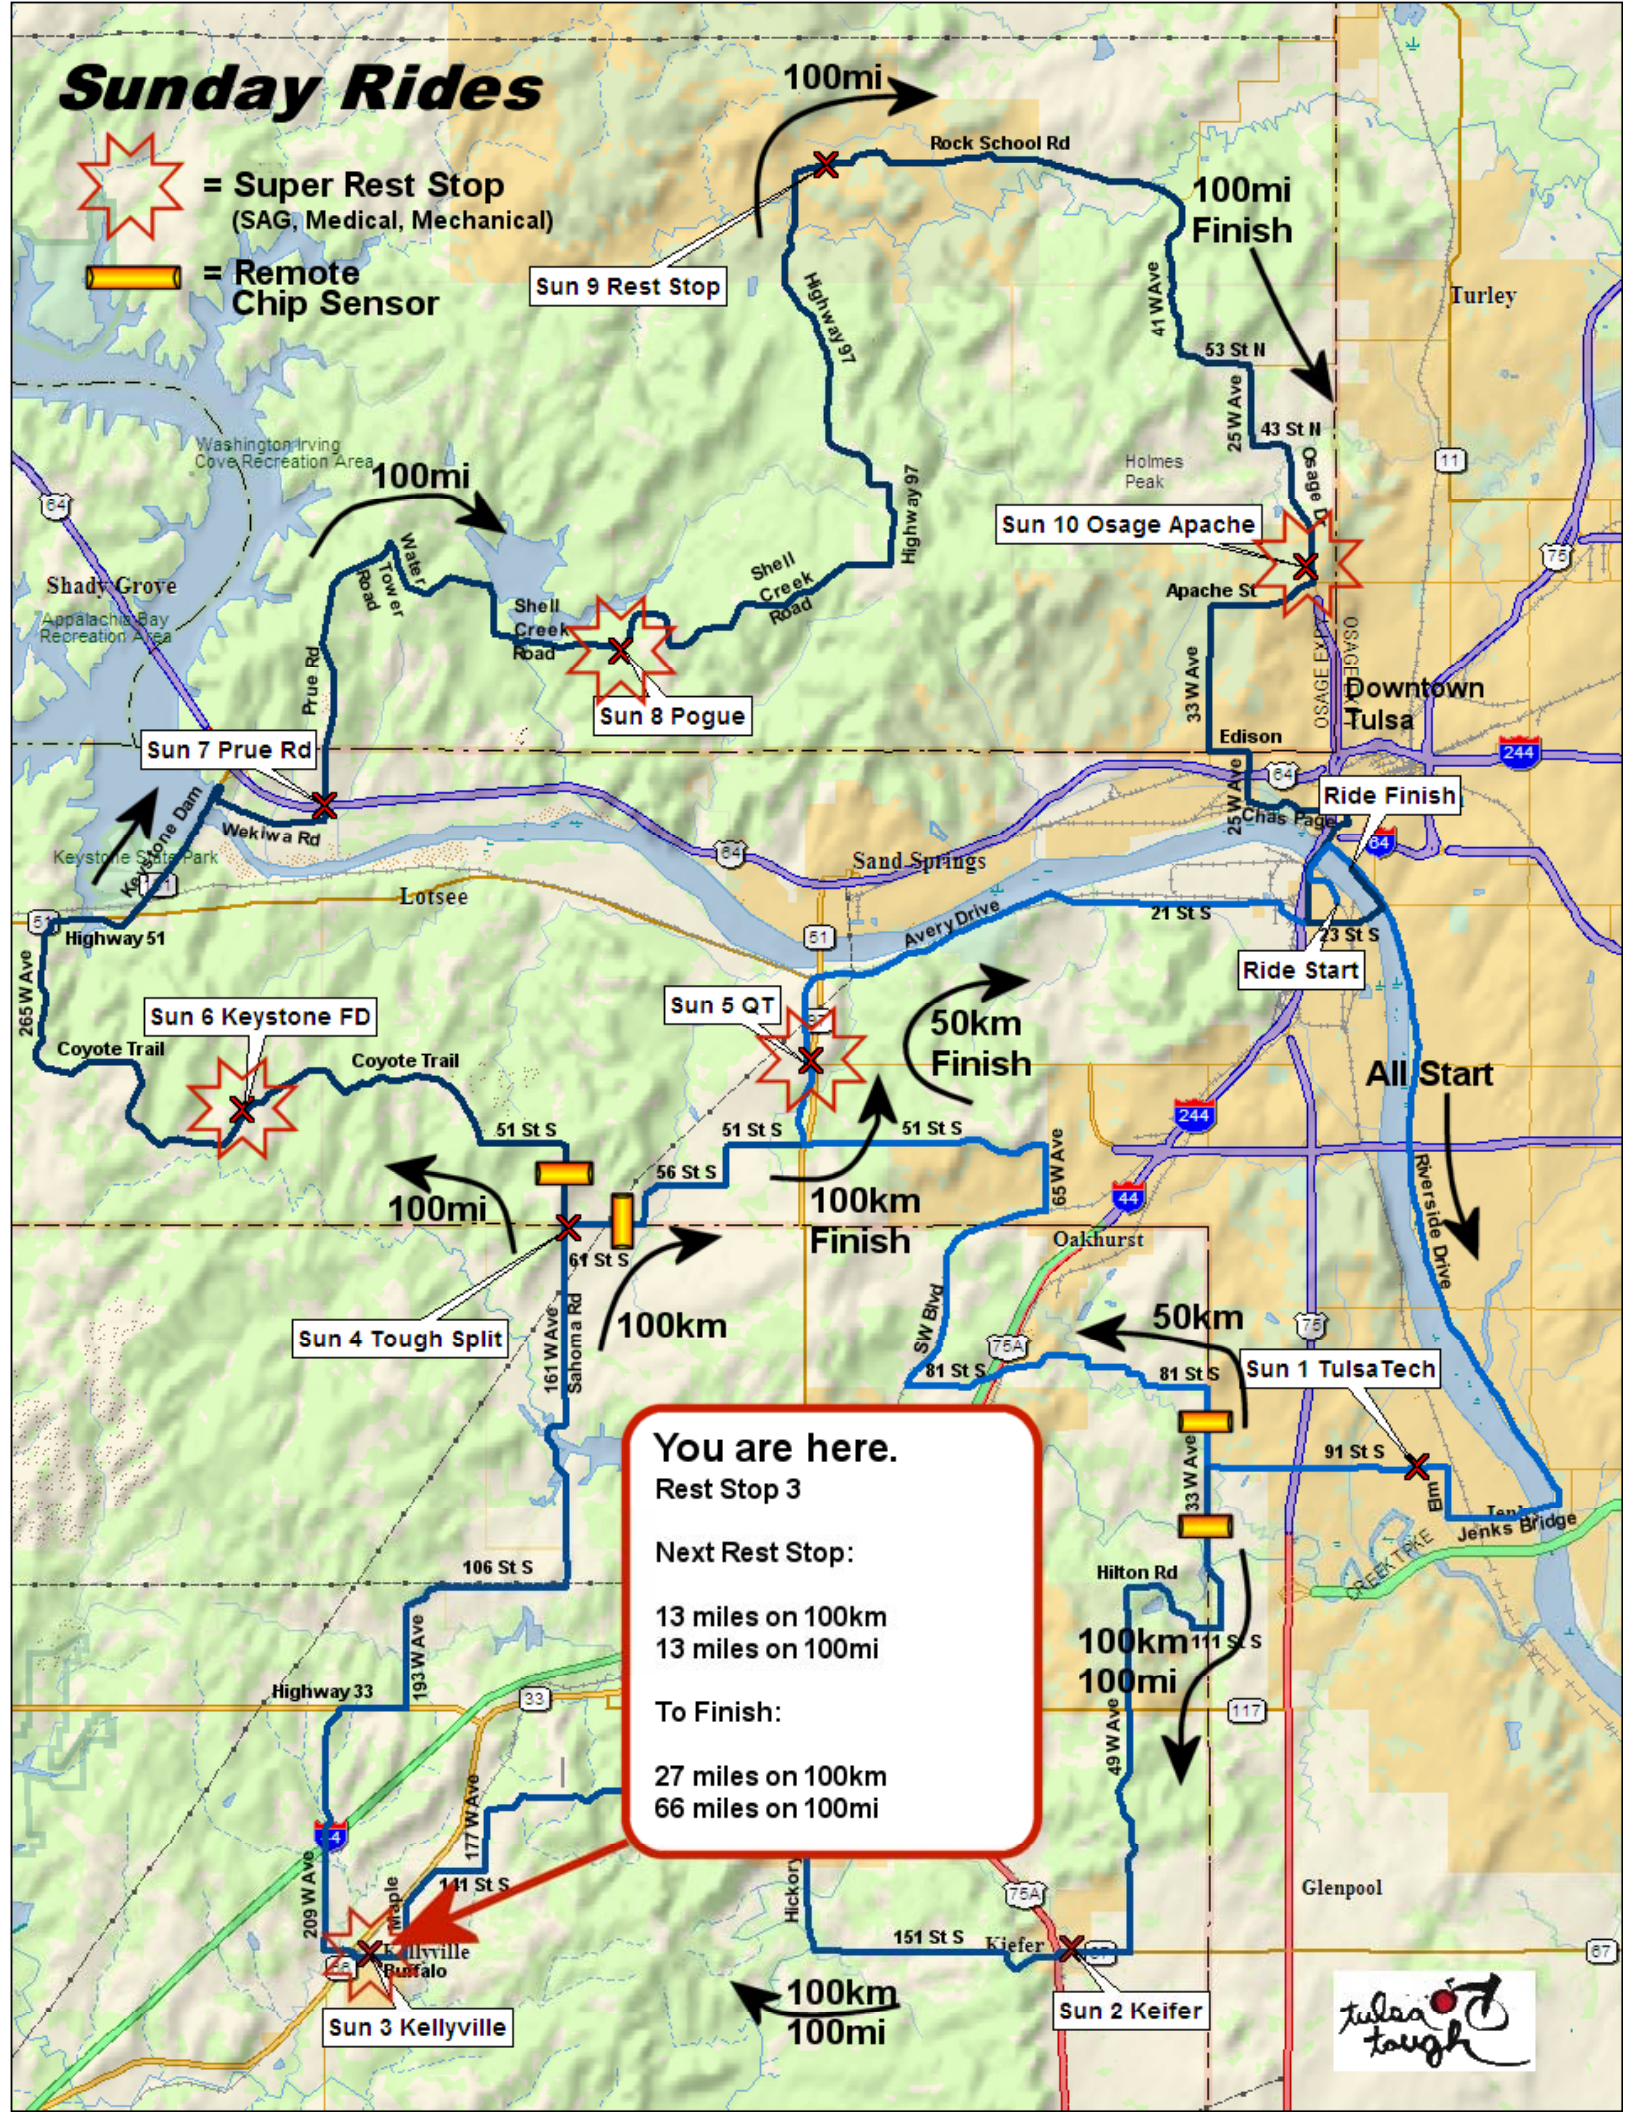

Sunday Rides

= Super Rest Stop
(SAG, Medical, Mechanical)

= Remote
Chip Sensor

You are here.
Rest Stop 3

Next Rest Stop:
13 miles on 100km
13 miles on 100mi

To Finish:
27 miles on 100km
66 miles on 100mi